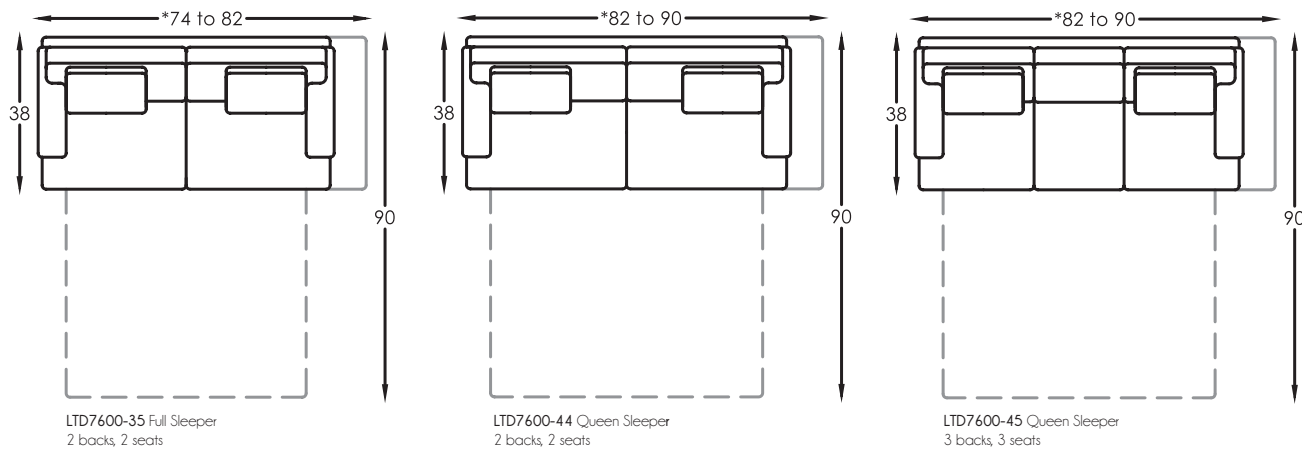

1 SELECT YOUR FRAME & FABRIC:

All Cornerstone frames are available as 36", 38" and 41" depths except the Sleeper Sofas, Sleeper Sectional pieces, Two Piece Wedge, Pods and Hex Sectionals. Keep in mind that certain arm choices may change the width of the piece you are creating.

1 SELECT YOUR FRAME & FABRIC: (continued from opposite side)

CORNERSTONE SLEEPER CHOICES

All Cornerstone frames are available as 36", 38" and 41" depths except the Sleeper Sofas, Sleeper Sectional pieces, Two Piece Wedge, Pods and Hex Sectionals. Keep in mind that certain arm choices may change the width of the piece you are creating.

*Width varies based on arm selection. Please refer to pages 64 and 65 for Variable Width Chart by Arm.

2 SELECT YOUR DEPTH: 36" Depth (Inside depth: 20")
38" Depth (Inside depth: 22.5")
41" Depth (Inside depth: 24.5")
Sleeper sofa and sleeper sectional pieces available in 38" depth only.

CORNERSTONE SLEEPER SECTIONAL CHOICES

3 SELECT YOUR ARM: Width varies based on arm selection. Please refer to pages 64 & 65 of the Cornerstone/Leatherstone Catalog exact width measurements. With 36" Depth - Arms are adjusted to match frame's scale