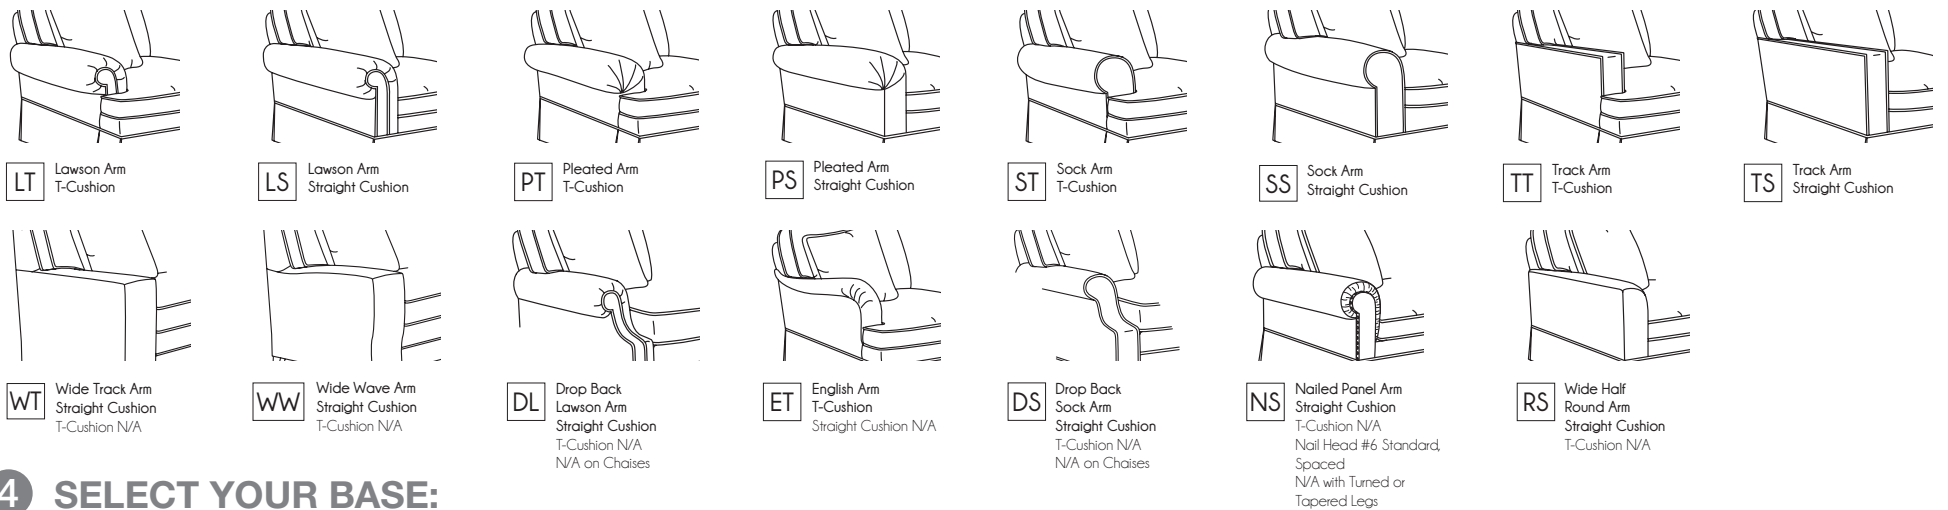

*Width varies based on arm selection. Please refer to pages 64 and 65 in the Cornerstone/Leatherstone catalog for Variable Width Chart by Arm.

CORNERSTONE STAND ALONE FRAMES

CORNERSTONE SECTIONAL CHOICES

1 SELECT YOUR FRAME & FABRIC: (continued from opposite side)

CORNERSTONE SLEEPER CHOICES

All Cornerstone frames are available as 36", 38" and 41" depths except the Sleeper Sofas, Sleeper Sectional pieces, Two Piece Wedge, Pods and Hex Sectionals. Keep in mind that certain arm choices may change the width of the piece you are creating.

*Width varies based on arm selection. Please refer to pages 64 and 65 for Variable Width Chart by Arm.

2 SELECT YOUR DEPTH: 36" Depth (Inside depth: 20")
38" Depth (Inside depth: 22.5")
41" Depth (Inside depth: 24.5")
Sleeper sofa and sleeper sectional pieces available in 38" depth only.

CORNERSTONE SLEEPER SECTIONAL CHOICES

3 SELECT YOUR ARM: Width varies based on arm selection. Please refer to pages 64 & 65 of the Cornerstone/Leatherstone Catalog exact width measurements. With 36" Depth - Arms are adjusted to match frame's scale