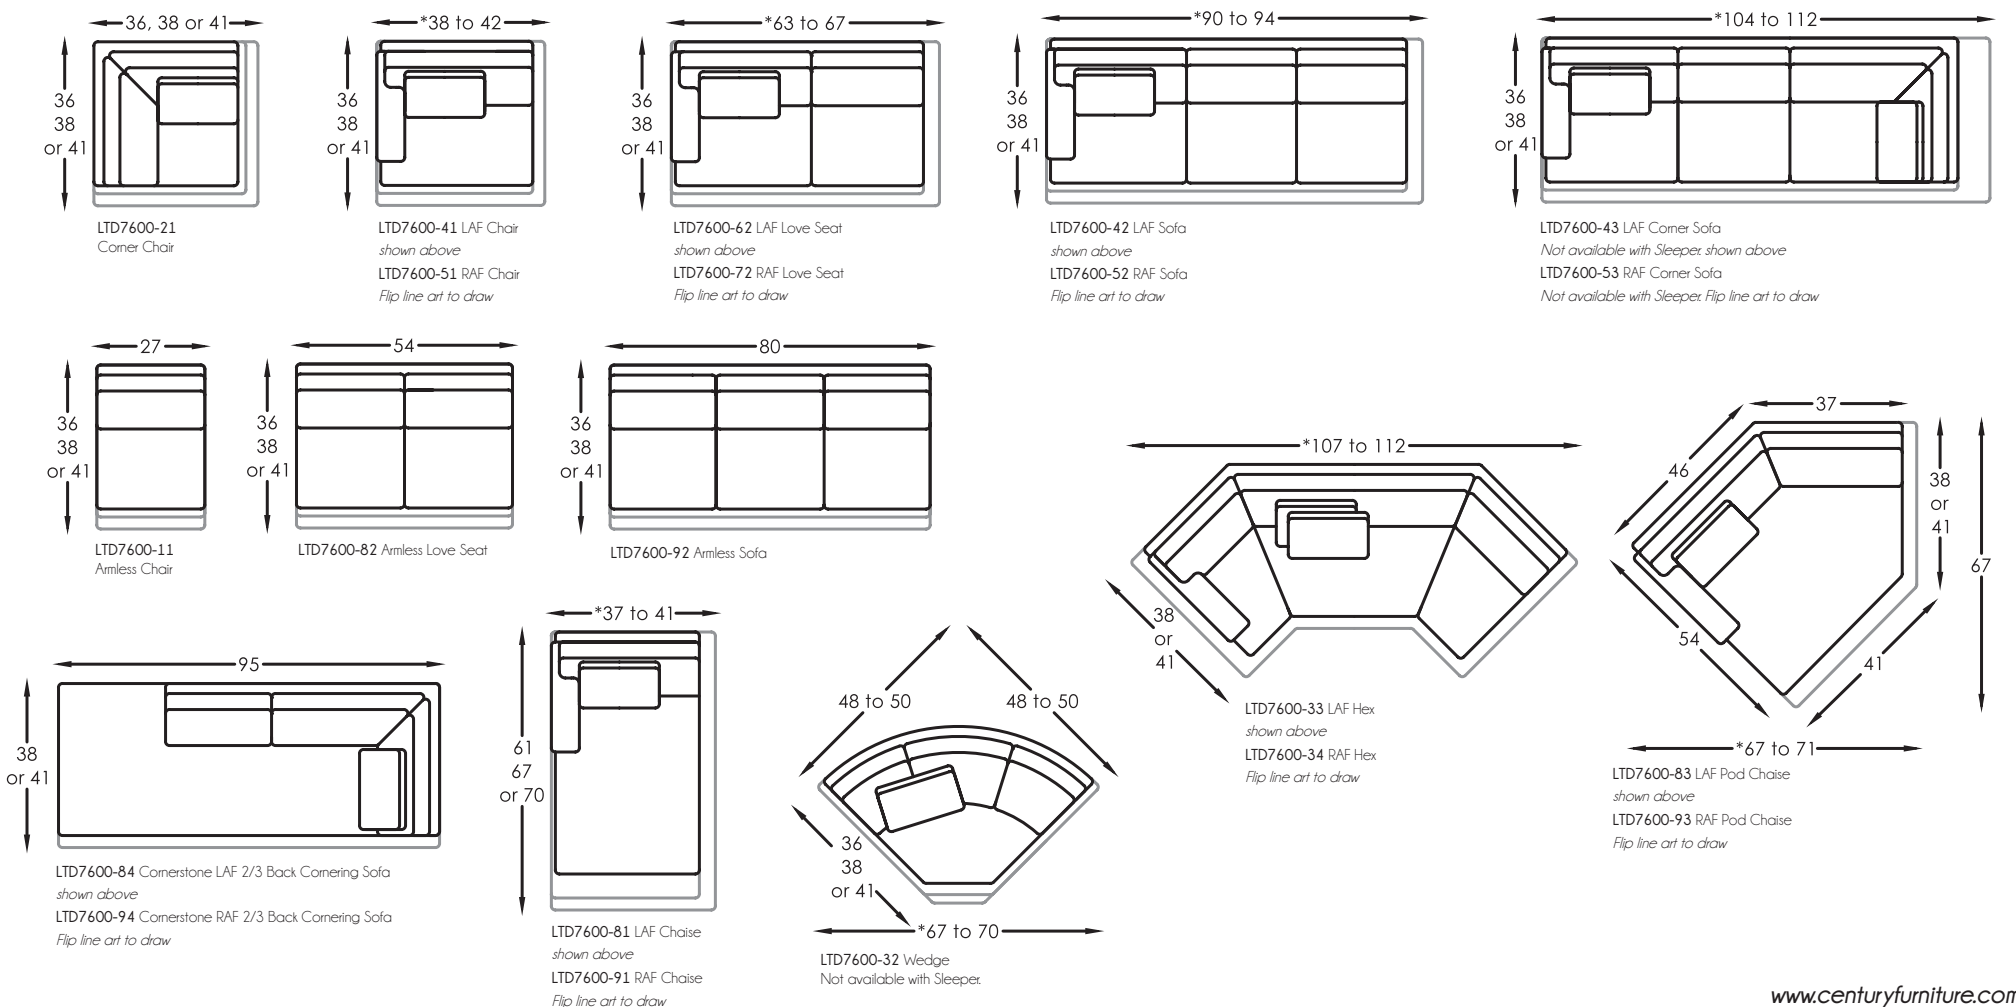

1 SELECT YOUR FRAME & FABRIC:

All Cornerstone frames are available as 36", 38" and 41" depths except the Sleeper Sofas, Sleeper Sectional pieces, Two Piece Wedge, Pods and Hex Sectionals. Keep in mind that certain arm choices may change the width of the piece you are creating.

1 SELECT YOUR FRAME & FABRIC: (continued from opposite side)

CORNERSTONE SLEEPER CHOICES

All Cornerstone frames are available as 36", 38" and 41" depths except the Sleeper Sofas, Sleeper Sectional pieces, Two Piece Wedge, Pods and Hex Sectionals. Keep in mind that certain arm choices may change the width of the piece you are creating.

*Width varies based on arm selection. Please refer to pages 64 and 65 for Variable Width Chart by Arm.

2 SELECT YOUR DEPTH: 36" Depth (Inside depth: 20")
38" Depth (Inside depth: 22.5")
41" Depth (Inside depth: 24.5")
Sleeper sofa and sleeper sectional pieces available in 38" depth only.

CORNERSTONE SLEEPER SECTIONAL CHOICES

3 SELECT YOUR ARM: Width varies based on arm selection. Please refer to pages 64 & 65 of the Cornerstone/Leatherstone Catalog exact width measurements. With 36" Depth - Arms are adjusted to match frame's scale