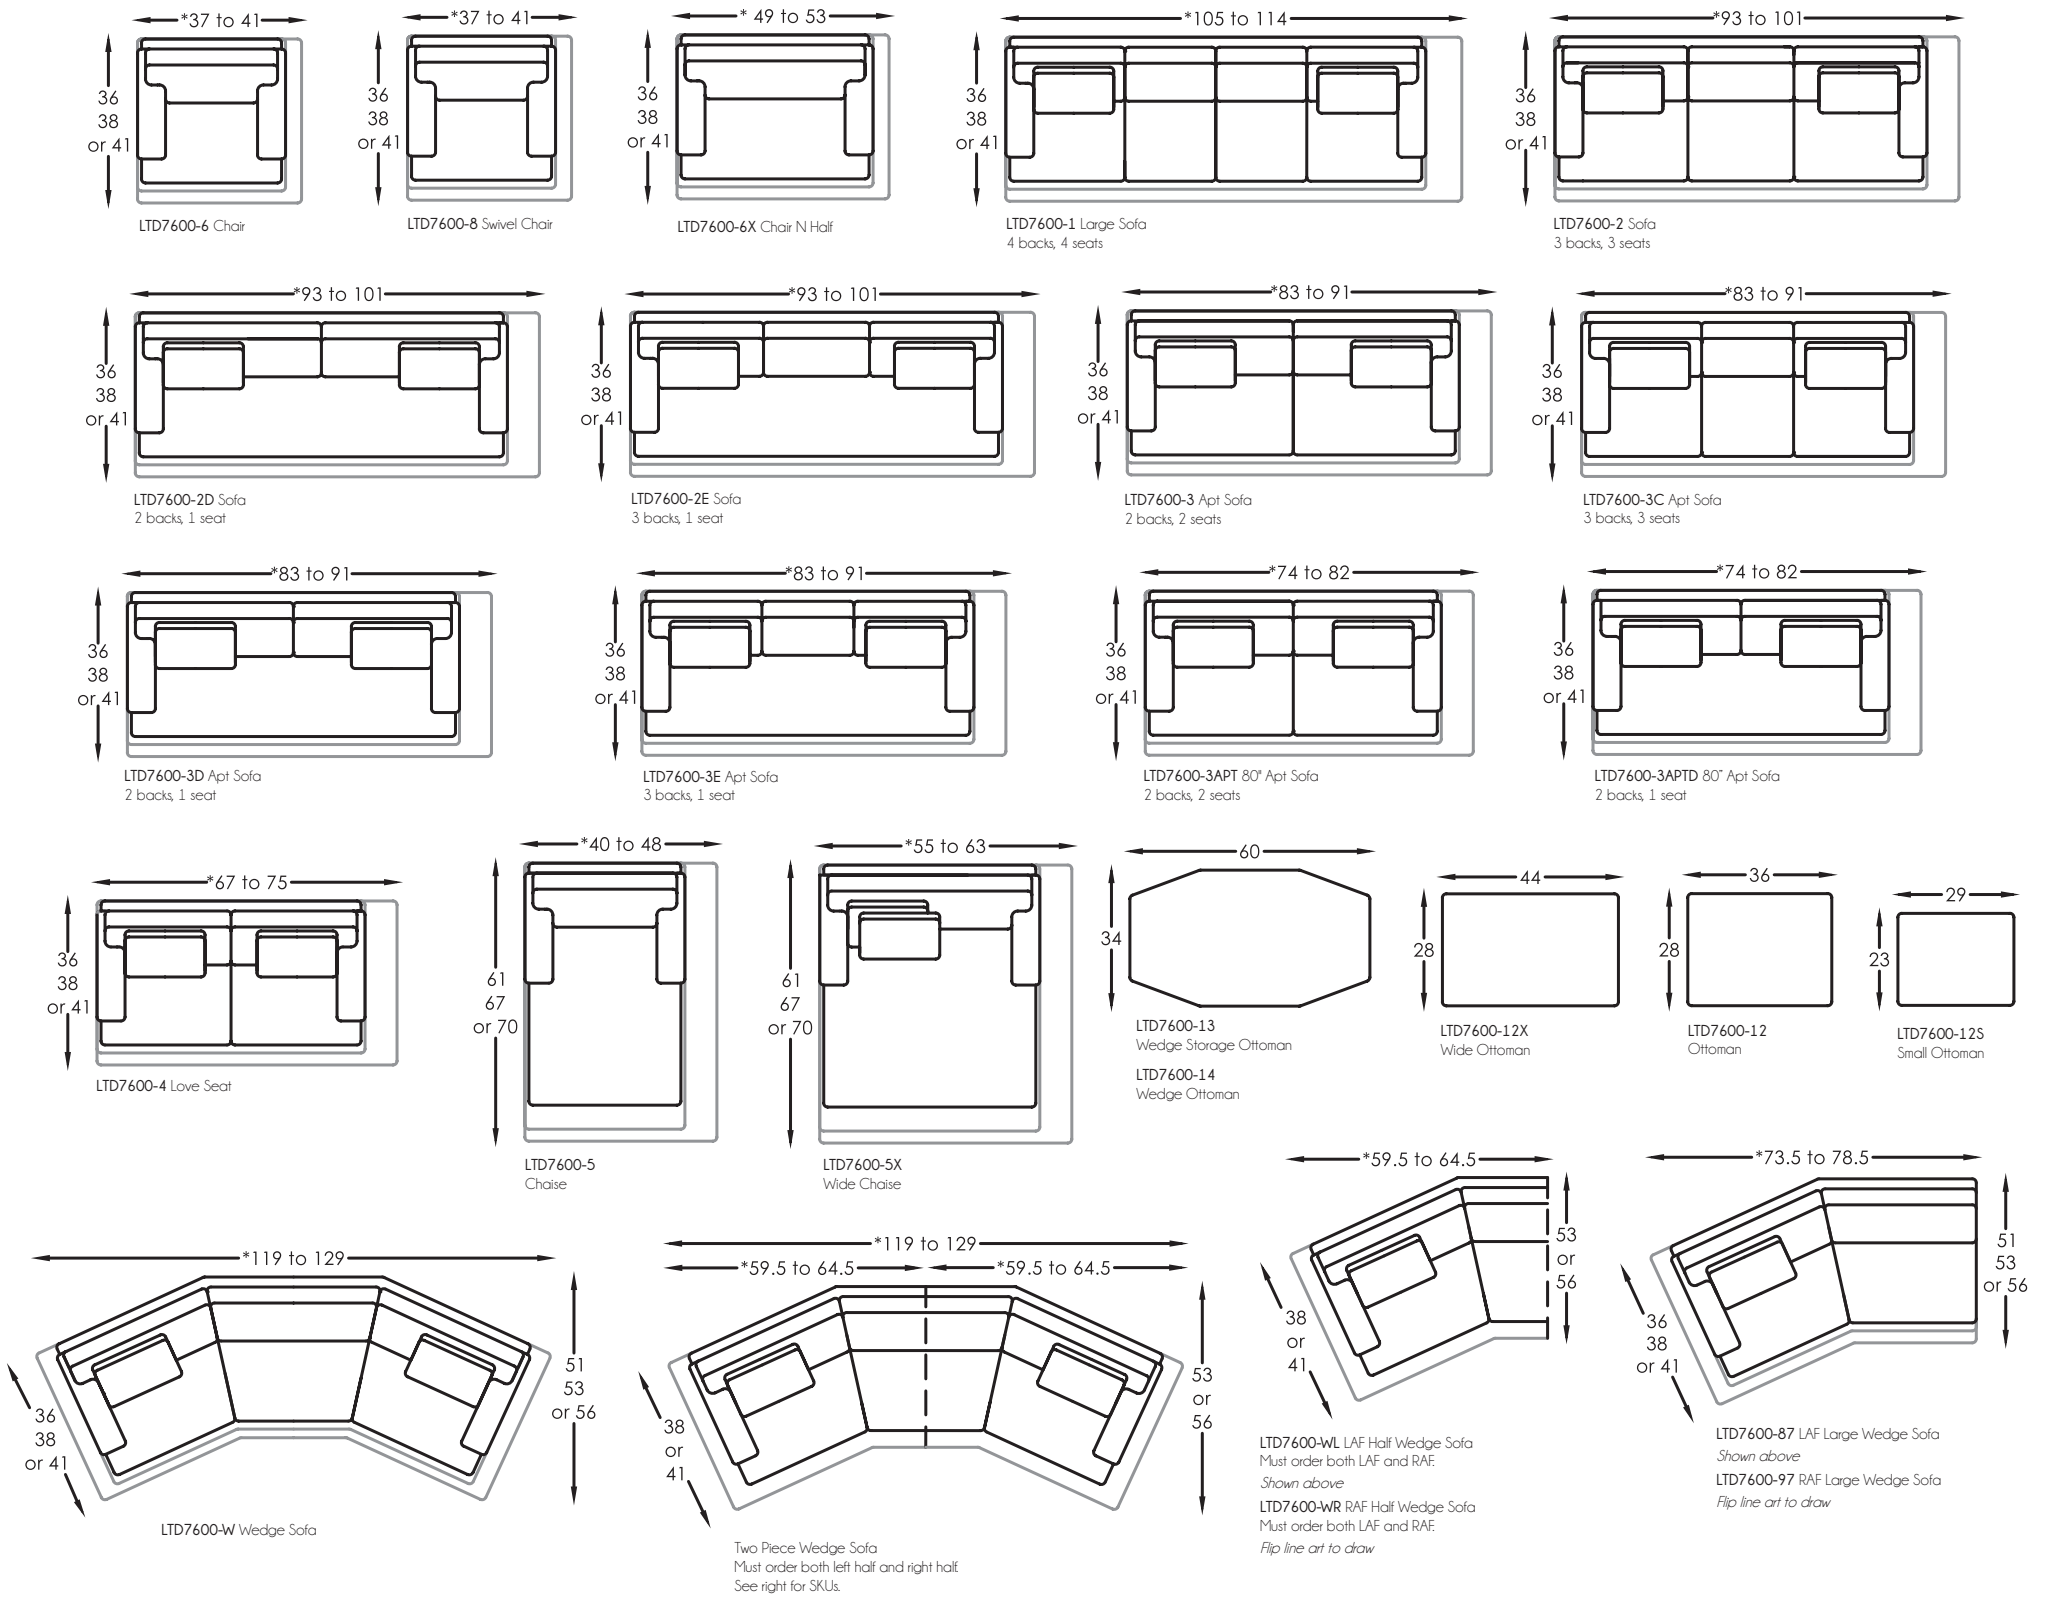

1 SELECT YOUR FRAME & FABRIC:

All Cornerstone frames are available as 36", 38" and 41" depths except the Sleeper Sofas, Sleeper Sectional pieces, Two Piece Wedge, Pods and Hex Sectionals. Keep in mind that certain arm choices may change the width of the piece you are creating.

*Width varies based on arm selection. Please refer to pages 64 and 65 in the Cornerstone/Leatherstone catalog for Variable Width Chart by Arm.

CORNERSTONE STAND ALONE FRAMES