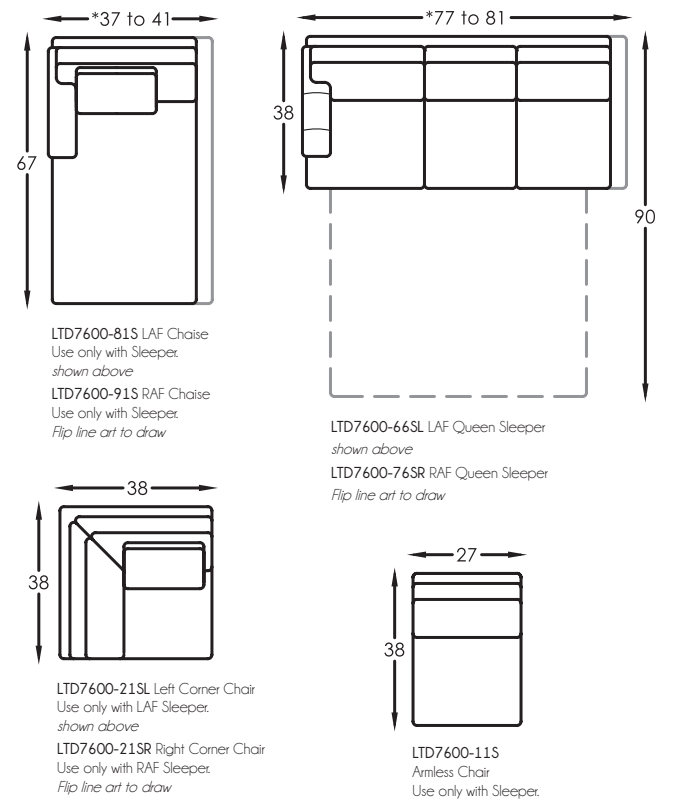

1 SELECT YOUR FRAME & FABRIC:

All Cornerstone frames are available as 36", 38" and 41" depths except the Sleeper Sofas, Sleeper Sectional pieces, Two Piece Wedge, Pods and Hex Sectionals. Keep in mind that certain arm choices may change the width of the piece you are creating.

1 SELECT YOUR FRAME & FABRIC: (continued from opposite side)

CORNERSTONE SLEEPER CHOICES

All Cornerstone frames are available as 36", 38" and 41" depths except the Sleeper Sofas, Sleeper Sectional pieces, Two Piece Wedge, Pods and Hex Sectionals. Keep in mind that certain arm choices may change the width of the piece you are creating.

*Width varies based on arm selection. Please refer to pages 64 and 65 for Variable Width Chart by Arm.

2 SELECT YOUR DEPTH: 36" Depth (Inside depth: 20")
38" Depth (Inside depth: 22.5")
41" Depth (Inside depth: 24.5")
Sleeper sofa and sleeper sectional pieces available in 38" depth only.

CORNERSTONE SLEEPER SECTIONAL CHOICES

3 SELECT YOUR ARM: Width varies based on arm selection. Please refer to pages 64 & 65 of the Cornerstone/Leatherstone Catalog exact width measurements. With 36" Depth - Arms are adjusted to match frame's scale