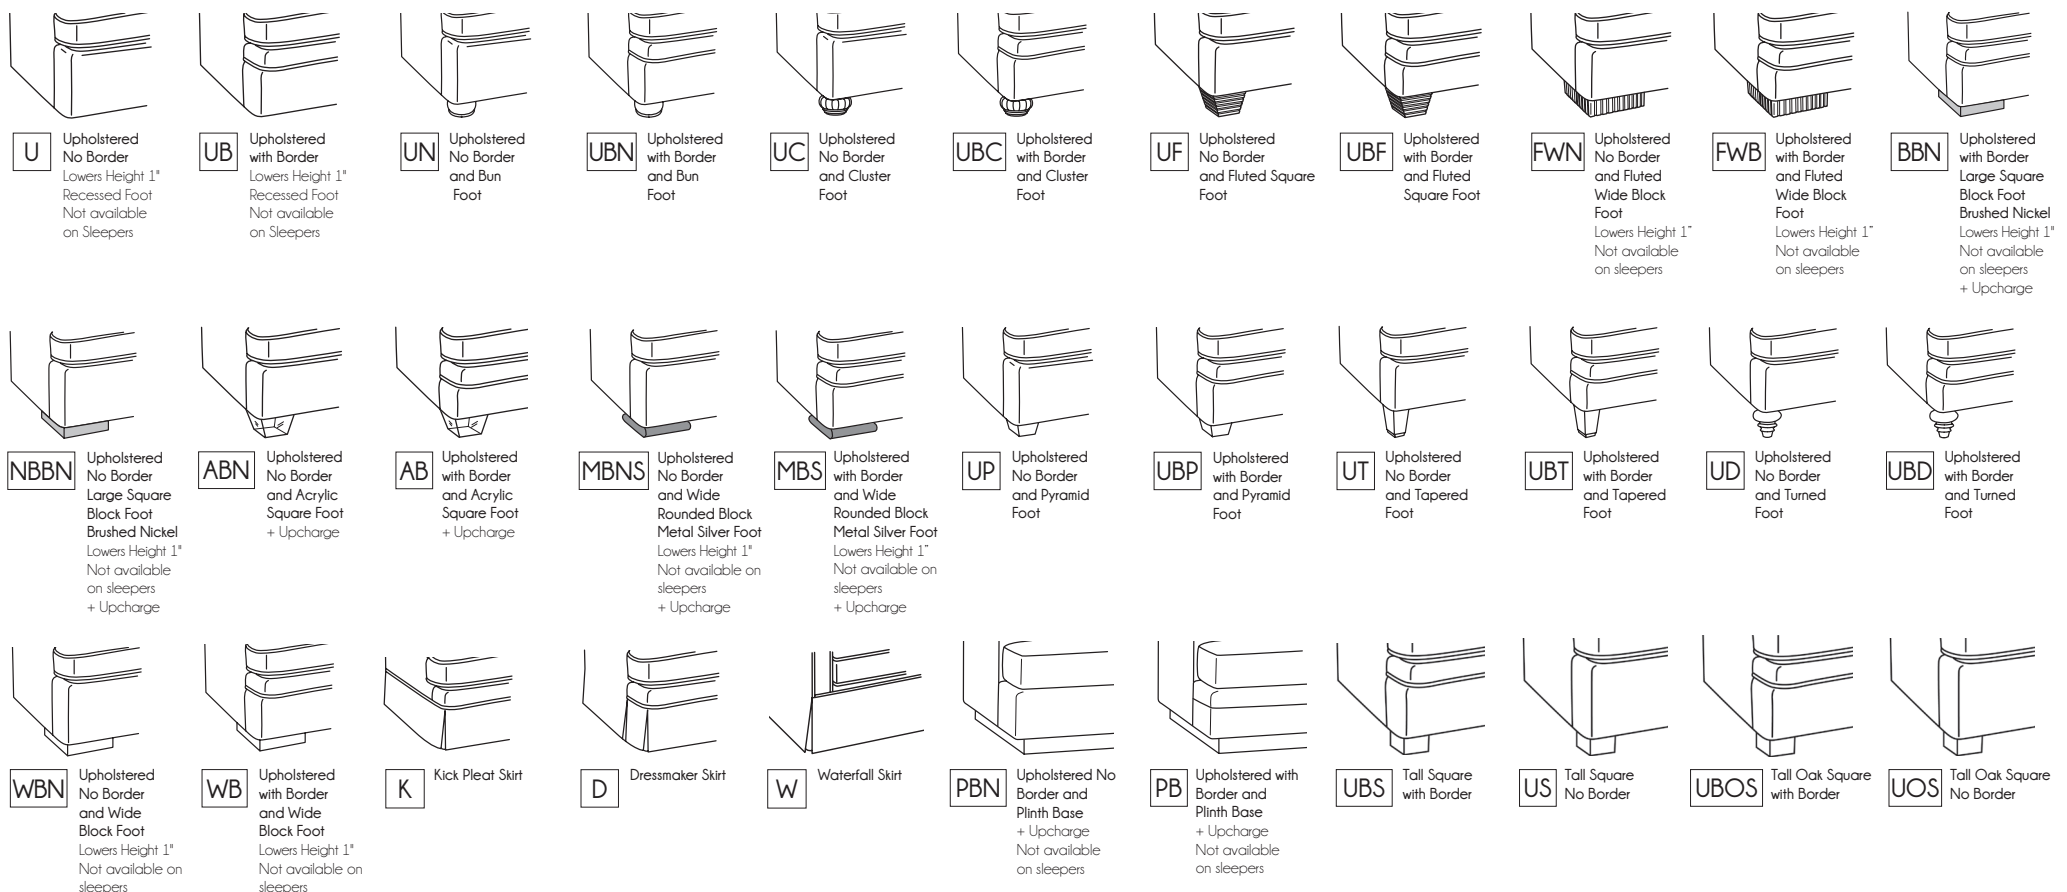

1 SELECT YOUR FRAME & FABRIC: (continued from opposite side)

CORNERSTONE SLEEPER CHOICES

All Cornerstone frames are available as 36", 38" and 41" depths except the Sleeper Sofas, Sleeper Sectional pieces, Two Piece Wedge, Pods and Hex Sectionals. Keep in mind that certain arm choices may change the width of the piece you are creating.

*Width varies based on arm selection. Please refer to pages 64 and 65 for Variable Width Chart by Arm.

2 SELECT YOUR DEPTH: 36" Depth (Inside depth: 20")
38" Depth (Inside depth: 22.5")
41" Depth (Inside depth: 24.5")
Sleeper sofa and sleeper sectional pieces available in 38" depth only.

CORNERSTONE SLEEPER SECTIONAL CHOICES

3 SELECT YOUR ARM: Width varies based on arm selection. Please refer to pages 64 & 65 of the Cornerstone/Leatherstone Catalog exact width measurements. With 36" Depth - Arms are adjusted to match frame's scale

4 SELECT YOUR BASE:

5 SELECT YOUR BACK: *Overall Back Rail Height is 38.5" when High Back option is selected. Back cushion height will not change. High Back not available in 36" depth.

6 SELECT YOUR EDGE. Self-Welt Seats and Backs (Standard), Saddle Stitched Weltless (Optional) Top-Stitch (Optional)