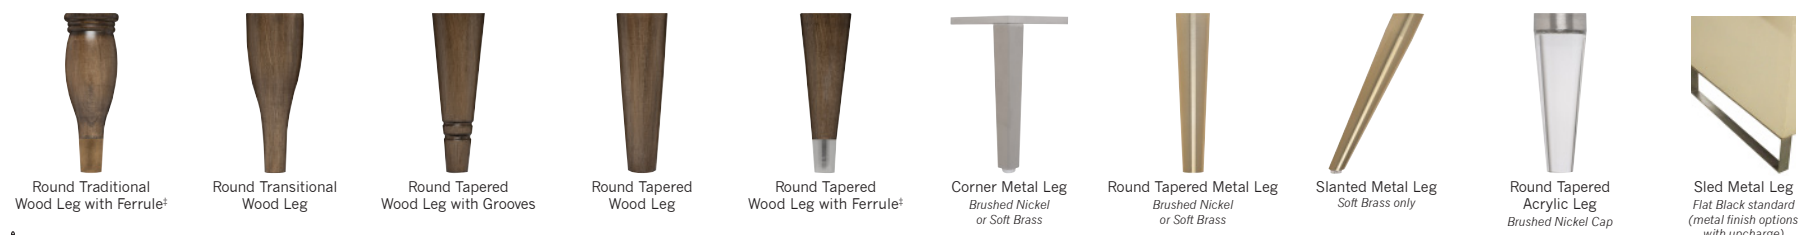

Personalized Finishes Available on Wood Legs (stain, paint, metallic paint, MIY paint, artisan wood, premium leaf) [†]Ferrules available in Antique Bronze, Brushed Nickel or Satin Brass.

DOVE

V110-AC Armless Chair (W 33.5 D 36.5 H 34.5)
V110-B Bumper (W 33.5 D 33.5 H 19.5)
V110-CC Corner Chair (W 36.5 D 36.5 H 34.5)
Nail Trim: optional* on base
No leg options.
T5V110-CC (2), T5V110-AC (3), T5V110-B. Fabric: Keland Pewter.

CHLOE

V122-CH Chair (W 31.5 D 32 H 35)
Nail Trim: optional* on base
Round tapered wood leg only.
V122-CH. Fabric: Village Thunder. Finish: Moonstruck.
Also Available: V123-CH Saryn Chair. Slanted Metal Leg in Soft Brass.

ELLA

V129-SW Swivel Chair (W 29 D 37 H 35)
Nail Trim: optional* on base
No leg options.
V129-SW. Fabric: Tyrone Slate.