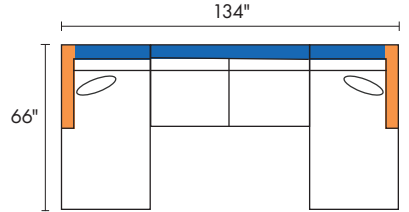

9261-BL-LAFCH/9262-BL-ARMLS/
9262-BL-RAFCH (BLUE)
9261-GR-LAFCH/9261-GR-ARMLS/
9261-GR-RAFCH (GREY)
9276-15LAFCHS-SPEC/9276-22ARMLS-SPEC/
9276-16RAFCHS-SPEC (SPEC)
LAF CHAISE + ARMLESS LOVESEAT + RAF CHAISE