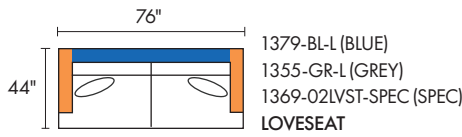

Dylan Stocked Pieces & Special Order Options

1379-BL-S (BLUE)
1355-GR-S (GREY)
1369-03SOFA-SPEC (SPEC)
SOFA

1379-BL-L (BLUE)
1355-GR-L (GREY)
1369-02LVST-SPEC (SPEC)
LOVESEAT

1379-BL-C (BLUE)
1355-GR-C (GREY)
1369-01CHAIR/2-SPEC (SPEC)
CHAIR & 1/2

1379-BL-QSPLR (BLUE)
1355-GR-QSPLR (GREY)
1369-04QNSLPRS-SPEC (SPEC)
QUEEN SLEEPER

9262-BL-ARMLS (BLUE)
9261-GR-ARMLS (GREY)
9276-22ARMLS-SPEC (SPEC)
ARMLESS LOVESEAT

1379-BL-O (BLUE)
1355-GR-O (GREY)
1369-06OTTO-SPEC (SPEC)
OTTOMAN