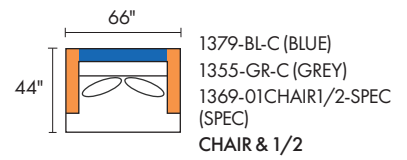

Dylan Stocked Pieces & Special Order Options

1379-BL-S (BLUE)
1355-GR-S (GREY)
1369-03SOFA-SPEC (SPEC)
SOFA

1379-BL-L (BLUE)
1355-GR-L (GREY)
1369-02LVST-SPEC (SPEC)
LOVESEAT

1379-BL-C (BLUE)
1355-GR-C (GREY)
1369-01CHAIR/2-SPEC (SPEC)
CHAIR & 1/2

1379-BL-QSPLR (BLUE)
1355-GR-QSPLR (GREY)
1369-04QNSLPRS-SPEC (SPEC)
QUEEN SLEEPER

9262-BL-ARMLS (BLUE)
9261-GR-ARMLS (GREY)
9276-22ARMLS-SPEC (SPEC)
ARMLESS LOVESEAT

1379-BL-O (BLUE)
1355-GR-O (GREY)
1369-06OTTO-SPEC (SPEC)
OTTOMAN