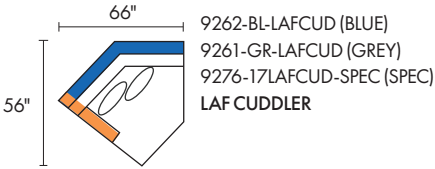

Dylan Stocked Pieces & Special Order Options

1379-BL-S (BLUE)
1355-GR-S (GREY)
1369-03SOFA-SPEC (SPEC)
SOFA

1379-BL-L (BLUE)
1355-GR-L (GREY)
1369-02LVST-SPEC (SPEC)
LOVESEAT

1379-BL-C (BLUE)
1355-GR-C (GREY)
1369-01CHAIR/2-SPEC (SPEC)
CHAIR & 1/2

1379-BL-QSPLR (BLUE)
1355-GR-QSPLR (GREY)
1369-04QNSLPRS-SPEC (SPEC)
QUEEN SLEEPER

9262-BL-ARMLS (BLUE)
9261-GR-ARMLS (GREY)
9276-22ARMLS-SPEC (SPEC)
ARMLESS LOVESEAT

1379-BL-O (BLUE)
1355-GR-O (GREY)
1369-06OTTO-SPEC (SPEC)
OTTOMAN