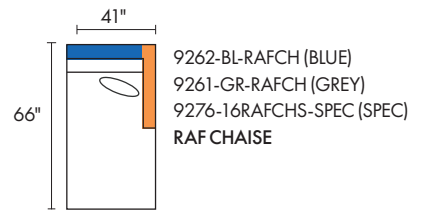

1379-BL-QSPLR (BLUE)
1355-GR-QSPLR (GREY)
1369-04QNSLPRS-SPEC (SPEC)
QUEEN SLEEPER

9262-BL-ARMLS (BLUE)
9261-GR-ARMLS (GREY)
9276-22ARMLS-SPEC (SPEC)
ARMLESS LOVESEAT

1379-BL-O (BLUE)
1355-GR-O (GREY)
1369-06OTTO-SPEC (SPEC)
OTTOMAN

9262-BL-LAF CUD (BLUE)
9261-GR-LAF CUD (GREY)
9276-17LAF CUD-SPEC (SPEC)
LAF CUDDLER

9261-BL-LAF L (BLUE)
9261-GR-LAF L (GREY)
9276-21LAF LVST-SPEC (SPEC)
LAF LOVESEAT

9261-BL-RAF CUD (BLUE)
9261-GR-RAF CUD (GREY)
9276-18RAF CUD-SPEC (SPEC)
RAF CUDDLER

9261-BL-LAF CH (BLUE)
9261-GR-LAF CH (GREY)
9276-15LAF CHS-SPEC (SPEC)
LAF CHAISE

9262ALC (BLUE)
9261ALC (GREY)
9276-07ARMLSCH-SPEC (SPEC)
ARMLESS CHAIR

9262COR (BLUE)
9261COR (GREY)
9276-08CORNER-SPEC (SPEC)
CORNER