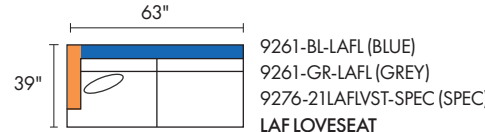

1379-BL-QSPLR (BLUE)
1355-GR-QSPLR (GREY)
1369-04QNSLPRS-SPEC (SPEC)
QUEEN SLEEPER

9262-BL-ARMLS (BLUE)
9261-GR-ARMLS (GREY)
9276-22ARMLS-SPEC (SPEC)
ARMLESS LOVESEAT

1379-BL-O (BLUE)
1355-GR-O (GREY)
1369-06OTTO-SPEC (SPEC)
OTTOMAN

9262-BL-LAF CUD (BLUE)
9261-GR-LAF CUD (GREY)
9276-17LAF CUD-SPEC (SPEC)
LAF CUDDLER

9261-BL-LAF L (BLUE)
9261-GR-LAF L (GREY)
9276-21LAF LVST-SPEC (SPEC)
LAF LOVESEAT

9261-BL-RAF CUD (BLUE)
9261-GR-RAF CUD (GREY)
9276-18RAF CUD-SPEC (SPEC)
RAF CUDDLER