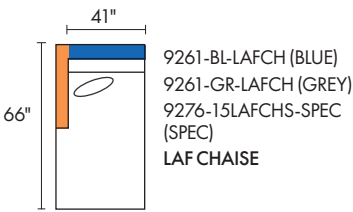

Dylan Stocked Pieces & Special Order Options

1379-BL-S (BLUE)
1355-GR-S (GREY)
1369-03SOFA-SPEC (SPEC)
SOFA

1379-BL-L (BLUE)
1355-GR-L (GREY)
1369-02LVST-SPEC (SPEC)
LOVESEAT

1379-BL-C (BLUE)
1355-GR-C (GREY)
1369-01CHAIR/2-SPEC (SPEC)
CHAIR & 1/2

1379-BL-QSPLR (BLUE)
1355-GR-QSPLR (GREY)
1369-04QNSLPRS-SPEC (SPEC)
QUEEN SLEEPER

9262-BL-ARMLS (BLUE)
9261-GR-ARMLS (GREY)
9276-22ARMLS-SPEC (SPEC)
ARMLESS LOVESEAT

1379-BL-O (BLUE)
1355-GR-O (GREY)
1369-06OTTO-SPEC (SPEC)
OTTOMAN

9262-BL-LAF CUD (BLUE)
9261-GR-LAF CUD (GREY)
9276-17LAF CUD-SPEC (SPEC)
LAF CUDDLER

9261-BL-LAF L (BLUE)
9261-GR-LAF L (GREY)
9276-21LAF LVST-SPEC (SPEC)
LAF LOVESEAT

9261-BL-RAF CUD (BLUE)
9261-GR-RAF CUD (GREY)
9276-18RAF CUD-SPEC (SPEC)
RAF CUDDLER