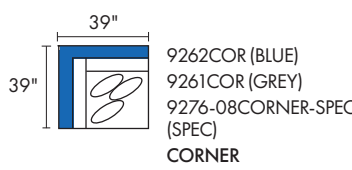

1379-BL-QSPLR (BLUE)
1355-GR-QSPLR (GREY)
1369-04QNSLPRS-SPEC (SPEC)
QUEEN SLEEPER

9262-BL-ARMLS (BLUE)
9261-GR-ARMLS (GREY)
9276-22ARMLS-SPEC (SPEC)
ARMLESS LOVESEAT

1379-BL-O (BLUE)
1355-GR-O (GREY)
1369-06OTTO-SPEC (SPEC)
OTTOMAN

9262-BL-LAF CUD (BLUE)
9261-GR-LAF CUD (GREY)
9276-17LAF CUD-SPEC (SPEC)
LAF CUDDLER

9261-BL-LAF L (BLUE)
9261-GR-LAF L (GREY)
9276-21LAF LVST-SPEC (SPEC)
LAF LOVESEAT

9261-BL-RAF CUD (BLUE)
9261-GR-RAF CUD (GREY)
9276-18RAF CUD-SPEC (SPEC)
RAF CUDDLER

9261-BL-LAF CH (BLUE)
9261-GR-LAF CH (GREY)
9276-15LAF CHS-SPEC (SPEC)
LAF CHAISE

9262ALC (BLUE)
9261ALC (GREY)
9276-07ARMLSCH-SPEC (SPEC)
ARMLESS CHAIR

9262COR (BLUE)
9261COR (GREY)
9276-08CORNER-SPEC (SPEC)
CORNER