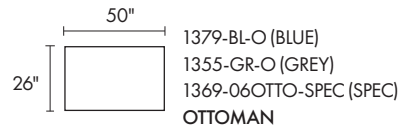

Dylan Stocked Pieces & Special Order Options

1379-BL-S (BLUE)
1355-GR-S (GREY)
1369-03SOFA-SPEC (SPEC)
SOFA

1379-BL-L (BLUE)
1355-GR-L (GREY)
1369-02LVST-SPEC (SPEC)
LOVESEAT

1379-BL-C (BLUE)
1355-GR-C (GREY)
1369-01CHAIR/2-SPEC (SPEC)
CHAIR & 1/2

1379-BL-QSPLR (BLUE)
1355-GR-QSPLR (GREY)
1369-04QNSLPRS-SPEC (SPEC)
QUEEN SLEEPER

9262-BL-ARMLS (BLUE)
9261-GR-ARMLS (GREY)
9276-22ARMLS-SPEC (SPEC)
ARMLESS LOVESEAT

1379-BL-O (BLUE)
1355-GR-O (GREY)
1369-06OTTO-SPEC (SPEC)
OTTOMAN