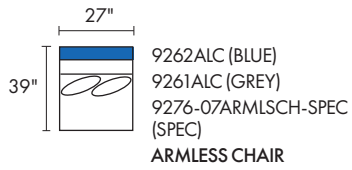

1379-BL-QSPLR (BLUE)
1355-GR-QSPLR (GREY)
1369-04QNSLPRS-SPEC (SPEC)
QUEEN SLEEPER

9262-BL-ARMLS (BLUE)
9261-GR-ARMLS (GREY)
9276-22ARMLS-SPEC (SPEC)
ARMLESS LOVESEAT

1379-BL-O (BLUE)
1355-GR-O (GREY)
1369-06OTTO-SPEC (SPEC)
OTTOMAN

9262-BL-LAF CUD (BLUE)
9261-GR-LAF CUD (GREY)
9276-17LAF CUD-SPEC (SPEC)
LAF CUDDLER

9261-BL-LAF L (BLUE)
9261-GR-LAF L (GREY)
9276-21LAF LVST-SPEC (SPEC)
LAF LOVESEAT

9261-BL-RAF CUD (BLUE)
9261-GR-RAF CUD (GREY)
9276-18RAF CUD-SPEC (SPEC)
RAF CUDDLER

9261-BL-LAF CH (BLUE)
9261-GR-LAF CH (GREY)
9276-15LAF CHS-SPEC (SPEC)
LAF CHAISE

9262ALC (BLUE)
9261ALC (GREY)
9276-07ARMLSCH-SPEC (SPEC)
ARMLESS CHAIR

9262COR (BLUE)
9261COR (GREY)
9276-08CORNER-SPEC (SPEC)
CORNER