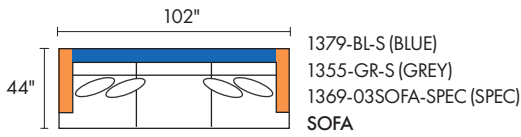

Dylan Stocked Pieces & Special Order Options

1379-BL-S (BLUE)
1355-GR-S (GREY)
1369-03SOFA-SPEC (SPEC)
SOFA

1379-BL-L (BLUE)
1355-GR-L (GREY)
1369-02LVST-SPEC (SPEC)
LOVESEAT

1379-BL-C (BLUE)
1355-GR-C (GREY)
1369-01CHAIR/2-SPEC (SPEC)
CHAIR & 1/2

1379-BL-QSPLR (BLUE)
1355-GR-QSPLR (GREY)
1369-04QNSLPRS-SPEC (SPEC)
QUEEN SLEEPER

9262-BL-ARMLS (BLUE)
9261-GR-ARMLS (GREY)
9276-22ARMLS-SPEC (SPEC)
ARMLESS LOVESEAT

1379-BL-O (BLUE)
1355-GR-O (GREY)
1369-06OTTO-SPEC (SPEC)
OTTOMAN