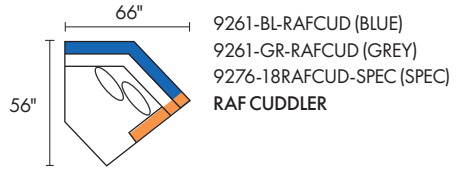

1379-BL-QSPLR (BLUE)
1355-GR-QSPLR (GREY)
1369-04QNSLPRS-SPEC (SPEC)
QUEEN SLEEPER

9262-BL-ARMLS (BLUE)
9261-GR-ARMLS (GREY)
9276-22ARMLS-SPEC (SPEC)
ARMLESS LOVESEAT

1379-BL-O (BLUE)
1355-GR-O (GREY)
1369-06OTTO-SPEC (SPEC)
OTTOMAN

9262-BL-LAF CUD (BLUE)
9261-GR-LAF CUD (GREY)
9276-17LAF CUD-SPEC (SPEC)
LAF CUDDLER

9261-BL-LAF L (BLUE)
9261-GR-LAF L (GREY)
9276-21LAF LVST-SPEC (SPEC)
LAF LOVESEAT

9261-BL-RAF CUD (BLUE)
9261-GR-RAF CUD (GREY)
9276-18RAF CUD-SPEC (SPEC)
RAF CUDDLER