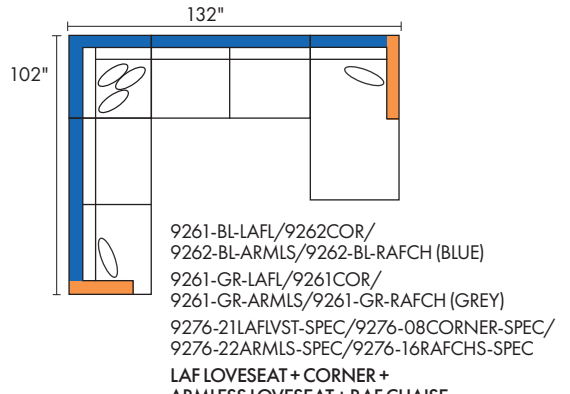

9261-BL-LAF L/9262COR/
9262-BL-ARMLS/9262-BL-RAFCH (BLUE)
9261-GR-LAF L/9261COR/
9261-GR-ARMLS/9261-GR-RAFCH (GREY)
9276-21LAFVST-SPEC/9276-08CORNER-SPEC/
9276-22ARMLS-SPEC/9276-16RAFCHS-SPEC
LAF LOVESEAT + CORNER +
ARMLESS LOVESEAT + RAF CHAISE
9261-BL-LAFCH/9262-BL-ARMLS/
9262COR/9261-BL-RAF L (BLUE)
9261-GR-LAFCH/9261-GR-ARMLS/
9261COR/9261-GR-RAF L (GREY)
9276-15LAFCHS-SPEC/9276-22ARMLS-SPEC/
9276-20RAFLVST-SPEC/9276-20RAFLVST-SPEC
LAF CHAISE + ARMLESS LOVESEAT +
CORNER + RAF LOVESEAT

DIMENSIONS ARE APPROXIMATE | LAST REVISED 5/27/22