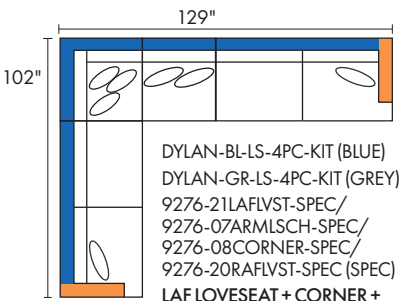

DYLAN-BL-LS-4PC-KIT (BLUE)
DYLAN-GR-LS-4PC-KIT (GREY)
9276-21LAFVST-SPEC/
9276-07ARMLSCH-SPEC/
9276-08CORNER-SPEC/
9276-20RAFLVST-SPEC (SPEC)
LAF LOVESEAT + CORNER +
ARMLESS CHAIR + RAF LOVESEAT