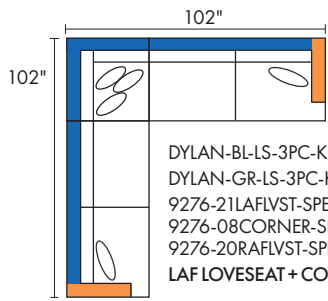

DYLAN-BL-LS-3PC-KIT (BLUE)
DYLAN-GR-LS-3PC-KIT (GREY)
9276-21LAFVST-SPEC/
9276-08CORNER-SPEC/
9276-20RAFLVST-SPEC (SPEC)
LAF LOVESEAT + CORNER +
RAF LOVESEAT