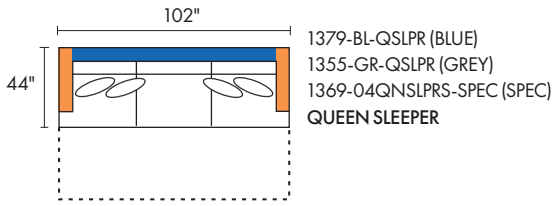

Dylan Stocked Pieces & Special Order Options

1379-BL-S (BLUE)
1355-GR-S (GREY)
1369-03SOFA-SPEC (SPEC)
SOFA

1379-BL-L (BLUE)
1355-GR-L (GREY)
1369-02LVST-SPEC (SPEC)
LOVESEAT

1379-BL-C (BLUE)
1355-GR-C (GREY)
1369-01CHAIR/2-SPEC (SPEC)
CHAIR & 1/2

1379-BL-QSPLR (BLUE)
1355-GR-QSPLR (GREY)
1369-04QNSLPRS-SPEC (SPEC)
QUEEN SLEEPER

9262-BL-ARMLS (BLUE)
9261-GR-ARMLS (GREY)
9276-22ARMLS-SPEC (SPEC)
ARMLESS LOVESEAT

1379-BL-O (BLUE)
1355-GR-O (GREY)
1369-06OTTO-SPEC (SPEC)
OTTOMAN