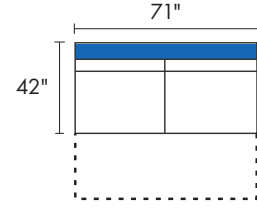

Camila Stocked Options

3890LAF - LAF CORNER LOVESEAT

3890LAFSLPR - LAF SLEEPER LOVESEAT

3890ALS LPR - ARMLESS SLEEPER

3890RAF C - RAF CHAISE

7667AC - SWIVEL ACCENT CHAIR

STOCKED IN: Body fabric = Cosmo Nature / Solid blue pillow fabric = Romo Ink / Geometric pillow fabric = Tilt Indigo
 When building a custom sectional please note that backs must align with other backs (both blue), you cannot align backs with arms (orange).

Example Configurations

CAMILA-3PC-KIT

CAMILA-2PC-KIT

DIMENSIONS ARE APPROXIMATE | LAST REVISED 5/18/22