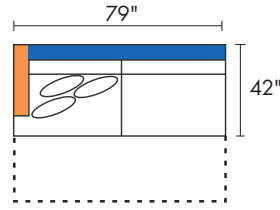

Camila Stocked Options

3890LAF - LAF CORNER LOVESEAT

3890LAFSLPR - LAF SLEEPER LOVESEAT

3890ALS LPR - ARMLESS SLEEPER

3890RAF C - RAF CHAISE

7667AC - SWIVEL ACCENT CHAIR

STOCKED IN: Body fabric = Cosmo Nature / Solid blue pillow fabric = Romo Ink / Geometric pillow fabric = Tilt Indigo
 When building a custom sectional please note that backs must align with other backs (both blue), you cannot align backs with arms (orange).

Example Configurations

CAMILA-3PC-KIT

CAMILA-2PC-KIT

DIMENSIONS ARE APPROXIMATE | LAST REVISED 5/18/22