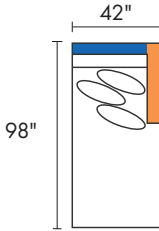

Camila Stocked Options

3890LAF - LAF CORNER LOVESEAT

3890LAFSLPR - LAF SLEEPER LOVESEAT

3890ALS LPR - ARMLESS SLEEPER

3890RAF C - RAF CHAISE

7667AC - SWIVEL ACCENT CHAIR

STOCKED IN: Body fabric = Cosmo Nature / Solid blue pillow fabric = Romo Ink / Geometric pillow fabric = Tilt Indigo
 When building a custom sectional please note that backs must align with other backs (both blue), you cannot align backs with arms (orange).

Example Configurations

CAMILA-3PC-KIT

CAMILA-2PC-KIT

DIMENSIONS ARE APPROXIMATE | LAST REVISED 5/18/22