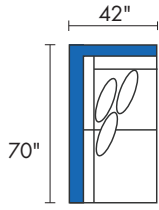

Camila Stocked Options

3890LAF - LAF CORNER LOVESEAT

3890LAFSLPR - LAF SLEEPER LOVESEAT

3890ALS LPR - ARMLESS SLEEPER

3890RAF C - RAF CHAISE

7667AC - SWIVEL ACCENT CHAIR

STOCKED IN: Body fabric = Cosmo Nature / Solid blue pillow fabric = Romo Ink / Geometric pillow fabric = Tilt Indigo
 When building a custom sectional please note that backs must align with other backs (both blue), you cannot align backs with arms (orange).

Example Configurations

CAMILA-3PC-KIT

CAMILA-2PC-KIT

DIMENSIONS ARE APPROXIMATE | LAST REVISED 5/18/22