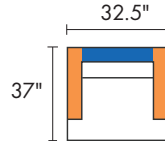

Camila Stocked Options

3890LAF - LAF CORNER LOVESEAT

3890LAFSLPR - LAF SLEEPER LOVESEAT

3890ALS LPR - ARMLESS SLEEPER

3890RAF C - RAF CHAISE

7667AC - SWIVEL ACCENT CHAIR

STOCKED IN: Body fabric = Cosmo Nature / Solid blue pillow fabric = Romo Ink / Geometric pillow fabric = Tilt Indigo
 When building a custom sectional please note that backs must align with other backs (both blue), you cannot align backs with arms (orange).

Example Configurations

CAMILA-3PC-KIT

CAMILA-2PC-KIT

DIMENSIONS ARE APPROXIMATE | LAST REVISED 5/18/22