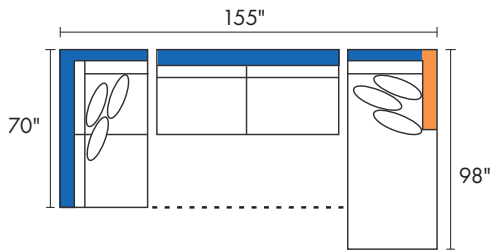

Camila Stocked Options

3890LAF - LAF CORNER LOVESEAT

3890LAFSLPR - LAF SLEEPER LOVESEAT

3890ALS LPR - ARMLESS SLEEPER

3890RAF C - RAF CHAISE

7667AC - SWIVEL ACCENT CHAIR

STOCKED IN: Body fabric = Cosmo Nature / Solid blue pillow fabric = Romo Ink / Geometric pillow fabric = Tilt Indigo
 When building a custom sectional please note that backs must align with other backs (both blue), you cannot align backs with arms (orange).

Example Configurations

CAMILA-3PC-KIT

CAMILA-2PC-KIT

DIMENSIONS ARE APPROXIMATE | LAST REVISED 5/18/22