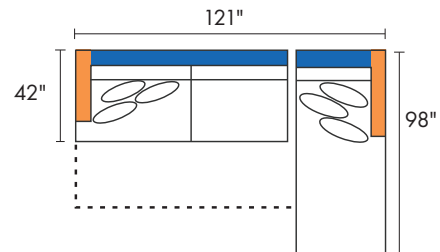

Camila Stocked Options

3890LAF - LAF CORNER LOVESEAT

3890LAFSLPR - LAF SLEEPER LOVESEAT

3890ALS LPR - ARMLESS SLEEPER

3890RAF C - RAF CHAISE

7667AC - SWIVEL ACCENT CHAIR

STOCKED IN: Body fabric = Cosmo Nature / Solid blue pillow fabric = Romo Ink / Geometric pillow fabric = Tilt Indigo
 When building a custom sectional please note that backs must align with other backs (both blue), you cannot align backs with arms (orange).

Example Configurations

CAMILA-3PC-KIT

CAMILA-2PC-KIT

DIMENSIONS ARE APPROXIMATE | LAST REVISED 5/18/22