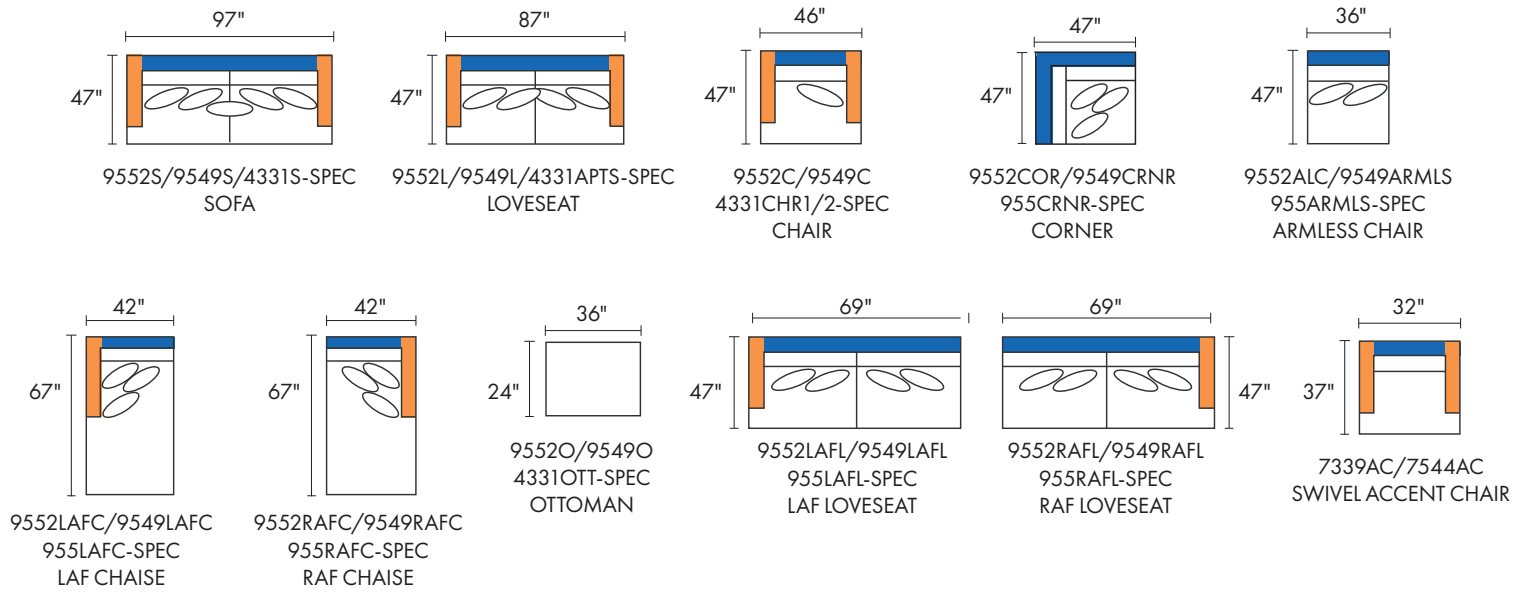

Bulova Stocked & Special Order Options

STOCKED IN: Linen body fabric = Bulova Linen / Solid red pillow fabric = Romo Wine / Solid grey pillow fabric = Romo Ash /

Geometric pillow fabric = Macedonia Wine / Abstract pillow fabric = Briatico Wine / Distressed pillow fabric = Sowa Espresso / Chevron pillow fabric = Marquee Henna.

STOCKED IN: Indigo body fabric = Braxton Ceramic / Indigo pillow fabric = Lexi Indigo / Abstract pillow fabric = Global View Indigo / Geometric pillow fabric = Zara Ocean

SPECIAL ORDER: Grey body fabric = Alton Gull Silver / Solid yellow pillow fabric = Zephyr Buttercup / Grey geometric pillow fabric = Oglethorpe Graphite /

Multi abstract pillow fabric = Marrakesh Smoke / Multi geometric pillow fabric = Shibori Sunlight / Multi striped pillow fabric = Paxton Battleship

When building a custom sectional please note that backs must align with other backs (both blue), you cannot align backs with arms (orange).

Example Configurations

DIMENSIONS ARE APPROXIMATE | LAST REVISED 5/27/22