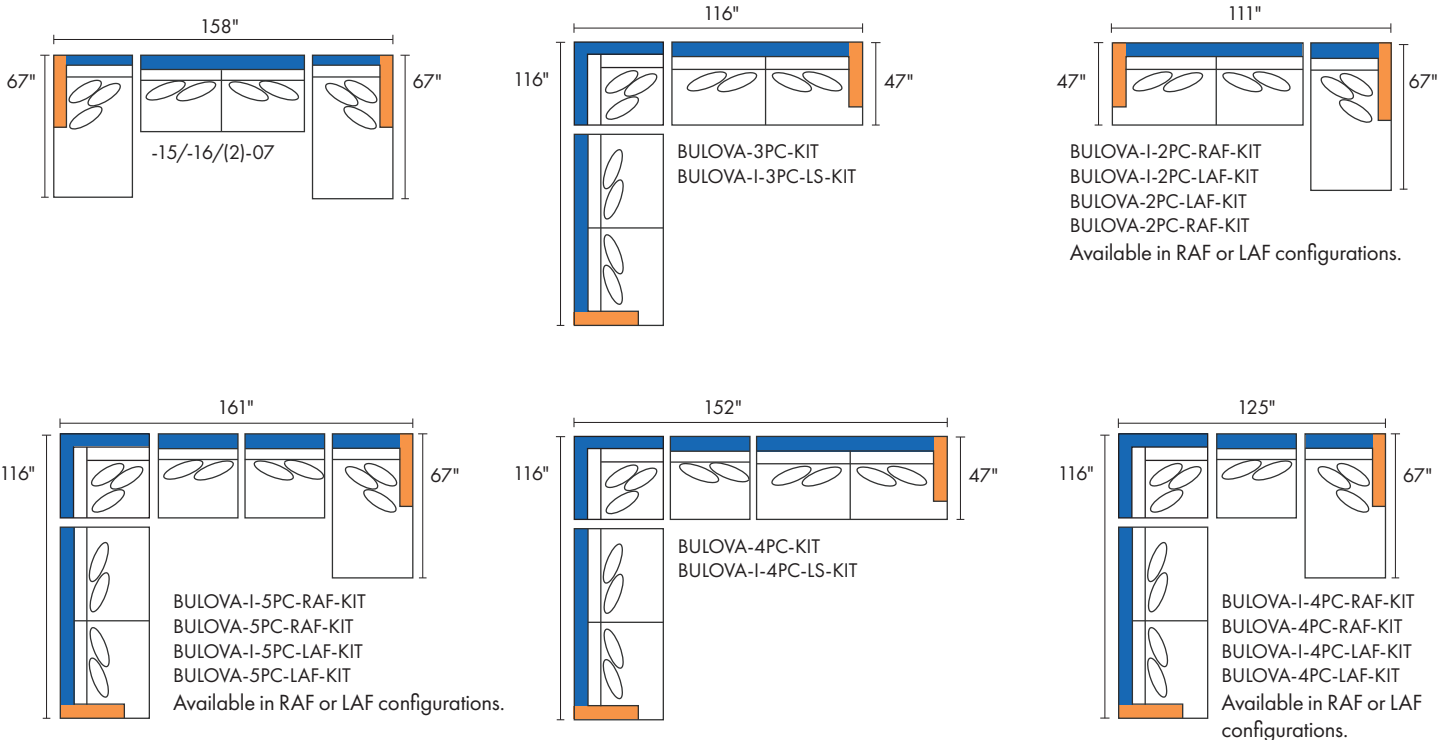

Bulova Stocked & Special Order Options

STOCKED IN: Linen body fabric = Bulova Linen / Solid red pillow fabric = Romo Wine / Solid grey pillow fabric = Romo Ash /

Geometric pillow fabric = Macedonia Wine / Abstract pillow fabric = Briatico Wine / Distressed pillow fabric = Sowa Espresso / Chevron pillow fabric = Marquee Henna.

STOCKED IN: Indigo body fabric = Braxton Ceramic / Indigo pillow fabric = Lexi Indigo / Abstract pillow fabric = Global View Indigo / Geometric pillow fabric = Zara Ocean

SPECIAL ORDER: Grey body fabric = Alton Gull Silver / Solid yellow pillow fabric = Zephyr Buttercup / Grey geometric pillow fabric = Oglethorpe Graphite /

Multi abstract pillow fabric = Marrakesh Smoke / Multi geometric pillow fabric = Shibori Sunlight / Multi striped pillow fabric = Paxton Battleship

When building a custom sectional please note that backs must align with other backs (both blue), you cannot align backs with arms (orange).

Example Configurations

DIMENSIONS ARE APPROXIMATE | LAST REVISED 5/27/22